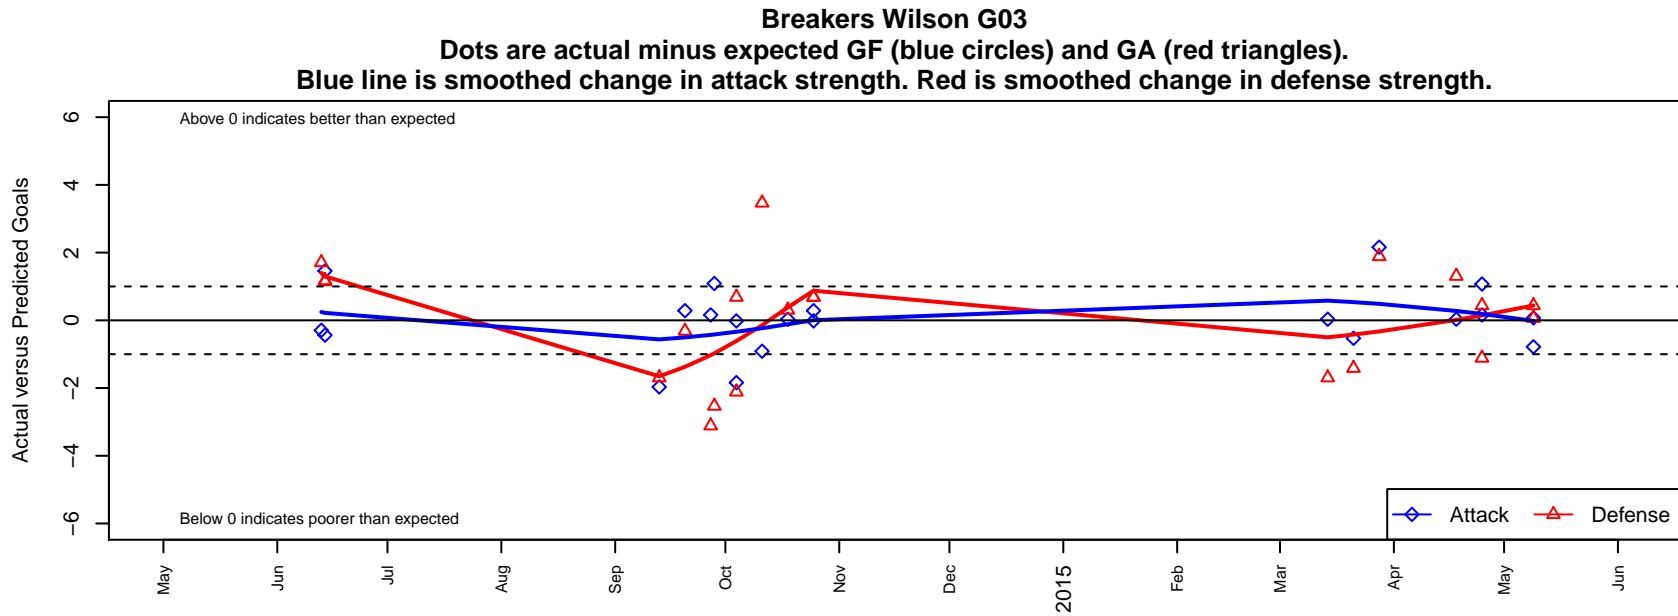

Breakers Wilson G03

Breakers SC
 Spokane, WA
 G03 total strength=38
 attack=0.11 defense=0.05
 fall league = PSPL-Inl Dev Div 2 U11
 spr league = Spr PSPL-Inland Div 3 U11

alt names used:
 Breakers Wilson GU11
 IEYSA Breakers G03 Wilson
 IEYSA Breakers G03 Wilson

Venues played:
 2014 Olivia Chaffin GU11
 2014 PSPL-Inland Dev Div 2 U11
 2014 Spr PSPL-Inland Div 3 U11

**attack and defense variance (black dot)
relative to other teams
and top 10 in region**

**attack and defense rating
relative to others at age
and all opponents in last 13 months**