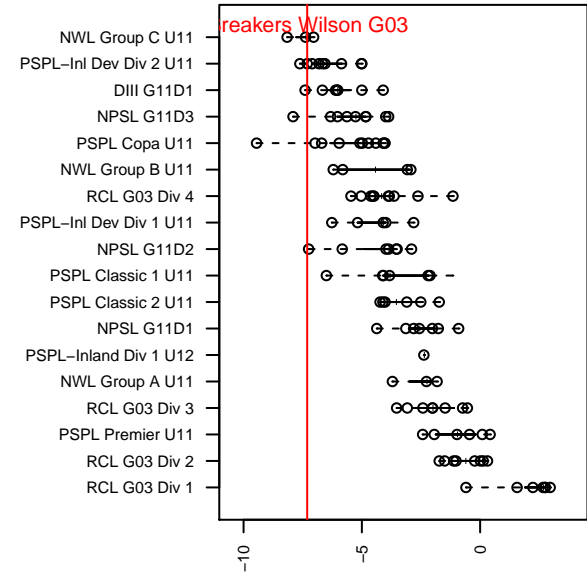

Breakers Wilson G03

Breakers SC
 Spokane, WA
 G03 total strength=38
 attack=0.11 defense=0.05
 fall league = PSPL-Inl Dev Div 2 U11
 spr league = Spr PSPL-Inland Div 3 U11

alt names used:
 Breakers Wilson GU11
 IEYSA Breakers G03 Wilson
 IEYSA Breakers G03 Wilson

Venues played:
 2014 Olivia Chaffin GU11
 2014 PSPL-Inland Dev Div 2 U11
 2014 Spr PSPL-Inland Div 3 U11

**attack and defense variance (black dot)
relative to other teams
and top 10 in region**

**attack and defense rating
relative to others at age
and all opponents in last 13 months**